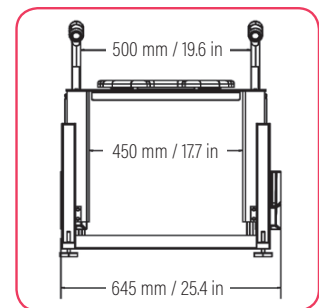

Lift Seat Vertica Plus
(SWL 32ST/205KGS)

**VERTICAL UP AND DOWN
MOVEMENT**

Dimensions

Lift Seat
Home

Lift Seat
Home Plus

Lift Seat
Vertica

The maximum height of all our products are fully adjustable with our levelling feet