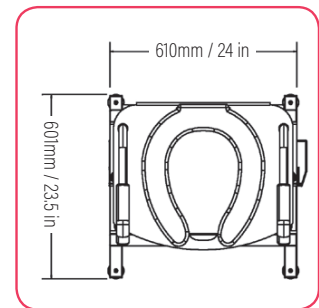

Lift Seat Vertica Plus
(SWL 32ST/205KGS)

**VERTICAL UP AND DOWN
MOVEMENT**

Dimensions

Lift Seat
Home

Lift Seat
Home Plus

Lift Seat
Vertica

The maximum height of all our products are fully adjustable with our levelling feet