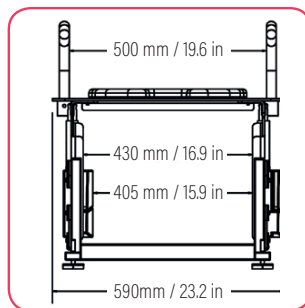

Lift Seat Vertica Plus
(SWL 32ST/205KGS)

**VERTICAL UP AND DOWN
MOVEMENT**

Dimensions

Lift Seat
Home

Lift Seat
Home Plus

Lift Seat
Vertica

The maximum height of all our products are fully adjustable with our levelling feet