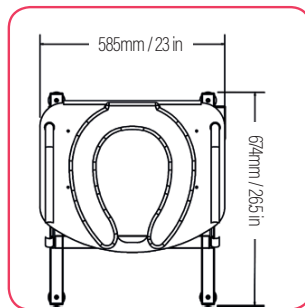

Lift Seat Vertica Plus
(SWL 32ST/205KGS)

**VERTICAL UP AND DOWN
MOVEMENT**

Dimensions

Lift Seat
Home

Lift Seat
Home Plus

Lift Seat
Vertica

The maximum height of all our products are fully adjustable with our levelling feet