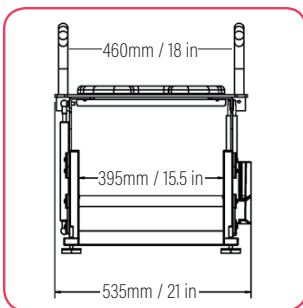

Lift Seat Vertica Plus
(SWL 32ST/205KGS)

**VERTICAL UP AND DOWN
MOVEMENT**

Dimensions

Lift Seat
Home

Lift Seat
Home Plus

Lift Seat
Vertica

The maximum height of all our products are fully adjustable with our levelling feet