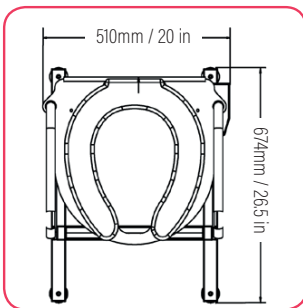

The Lift Seat Range of Powered Toilet Lifts

Lift Seat Home

Lift Seat Home
(SWL 23ST/145KGS)

Lift Seat Home Plus
(SWL 32ST/205KGS)

**NATURAL SIT-TO-STAND
MOVEMENT**

Lift Seat Vertica

Lift Seat Vertica
(SWL 23ST/145KGS)

Lift Seat Vertica Plus
(SWL 32ST/205KGS)

**VERTICAL UP AND DOWN
MOVEMENT**

Dimensions

Lift Seat
Home

Lift Seat
Home Plus

Lift Seat
Vertica

The maximum height of all our products are fully adjustable with our levelling feet